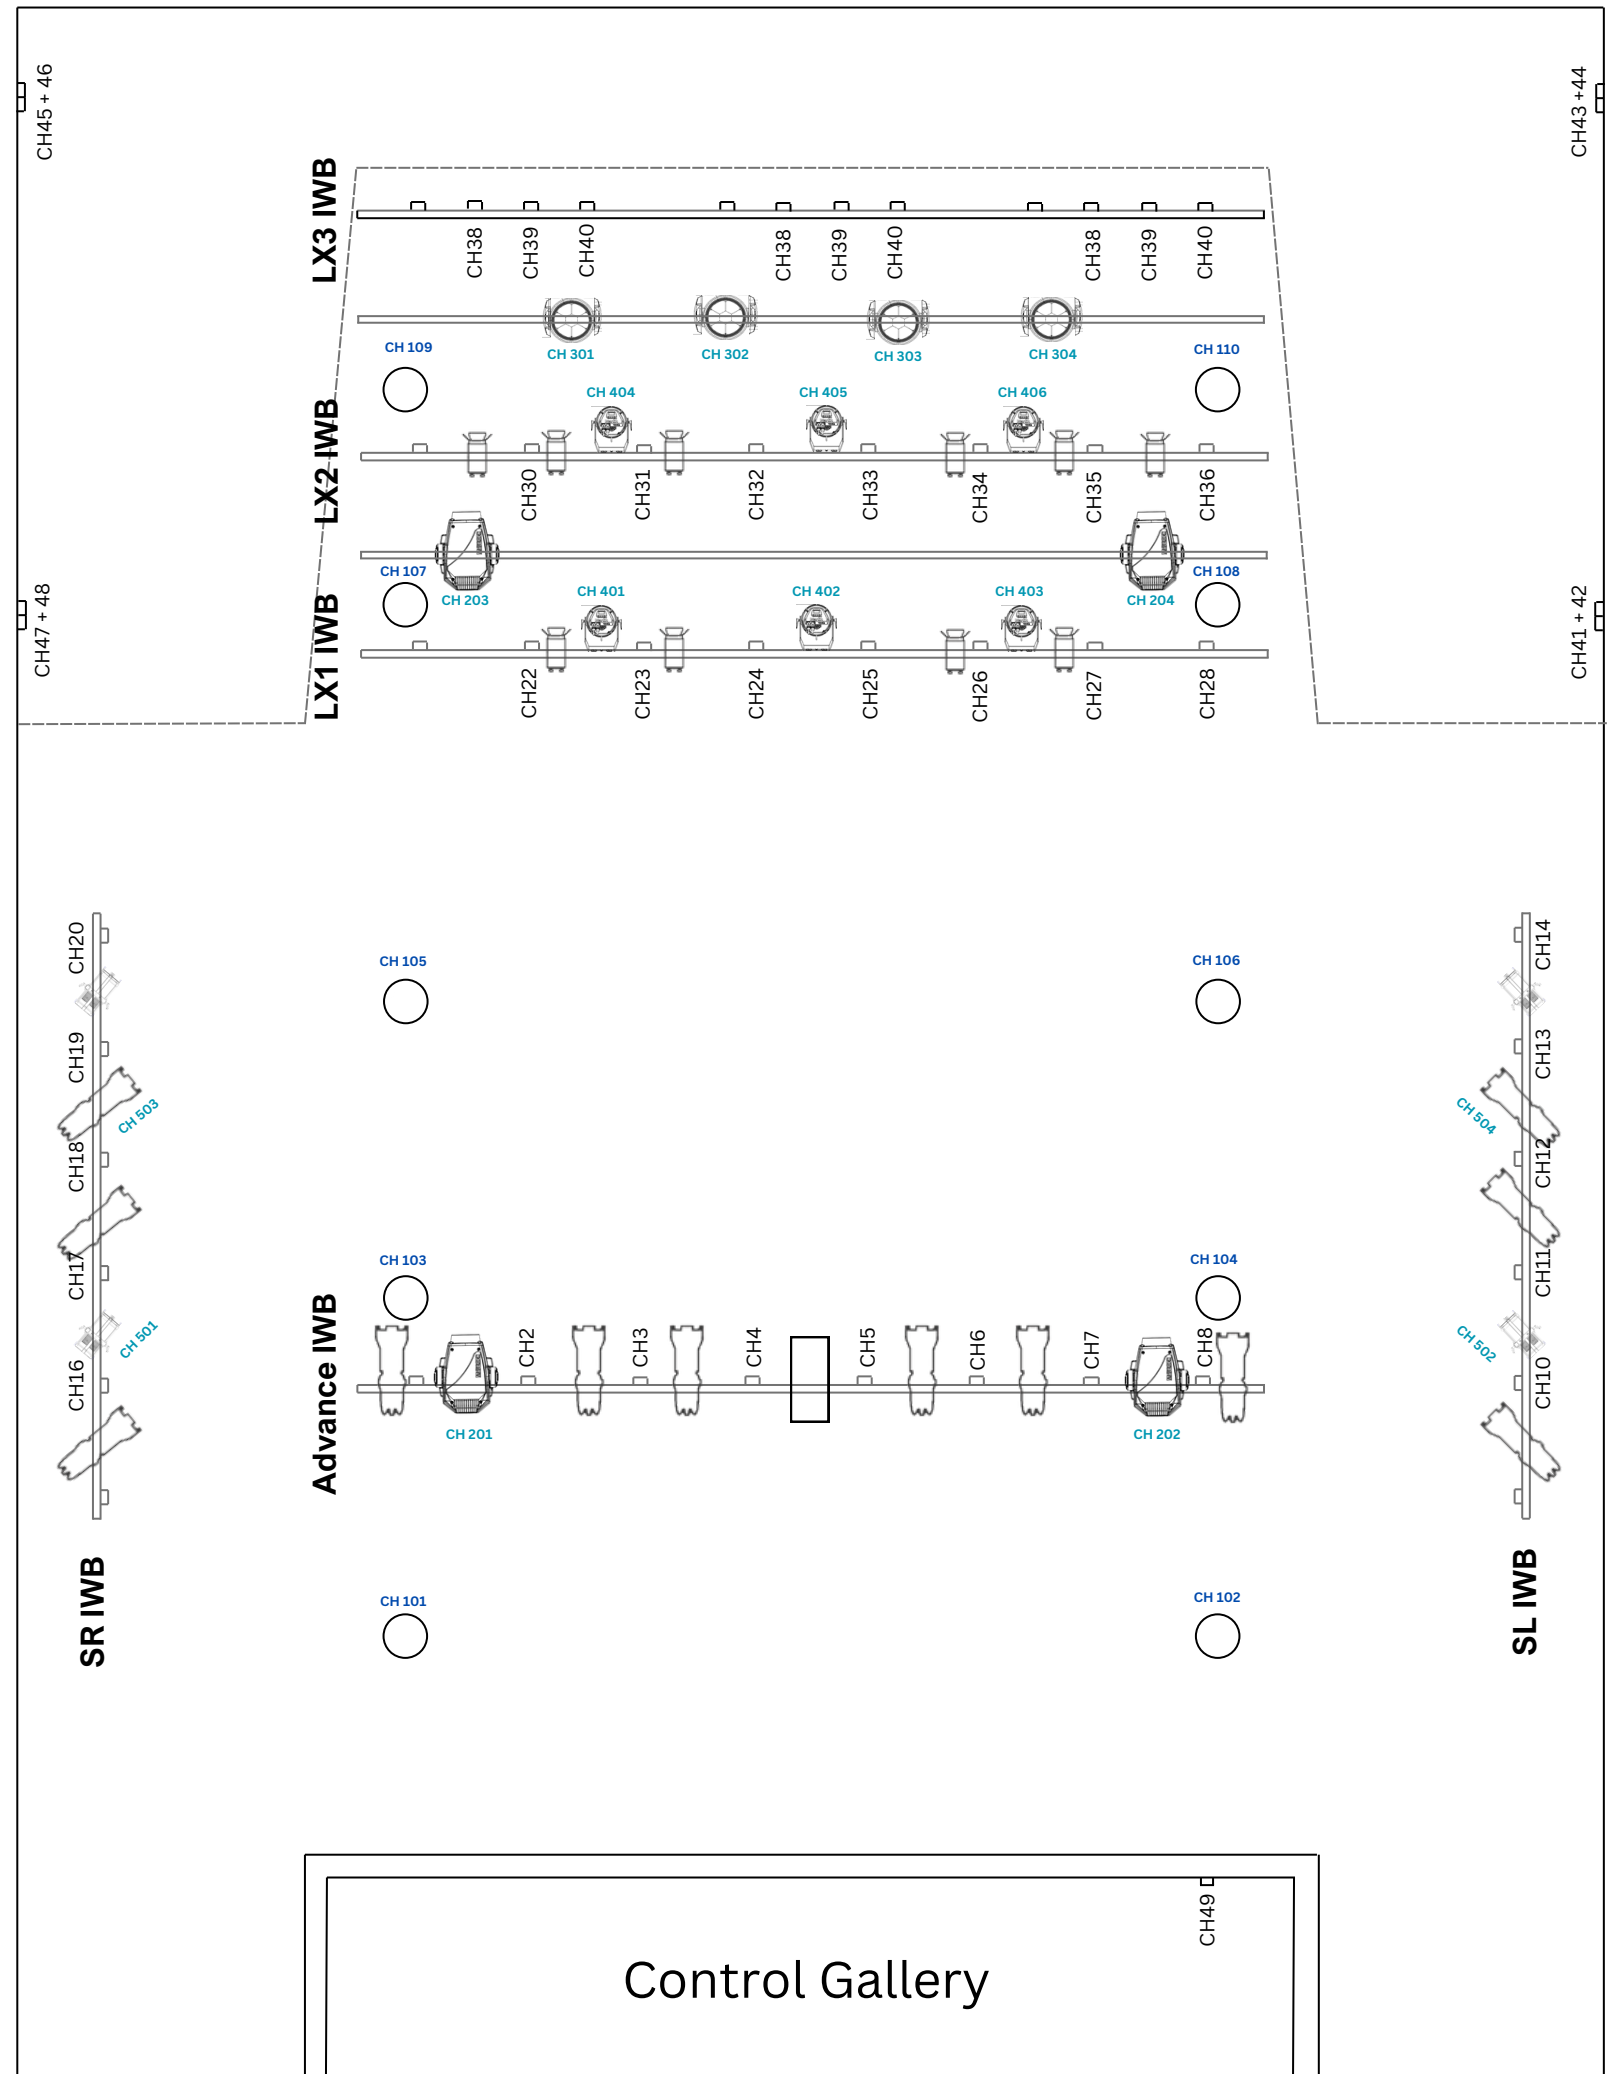

Sound

Sound Desk

Allen & Heath SQ7
2x DX168 Stage Box's

FoH PA

4x HK Linear 5 MKII 15" Tops
2x HK Linear 5 MKII 18" Bass Bins

All FoH is permanently rigged in the air and not removable.

Monitors

2x Mackie SRM350s MKI (Active)
2x Tannoy VX12 (Passive)

Microphones & DI

6x SM58	2x AKG D 202ES
6x SM57	10x Radio Mics (HH or Bodypack available)
3x AKG C474	2x Radial J48 DI Boxes
1x Shure B91	2x AKG C430
1x AKG D112	

A small selection of mic stands are available