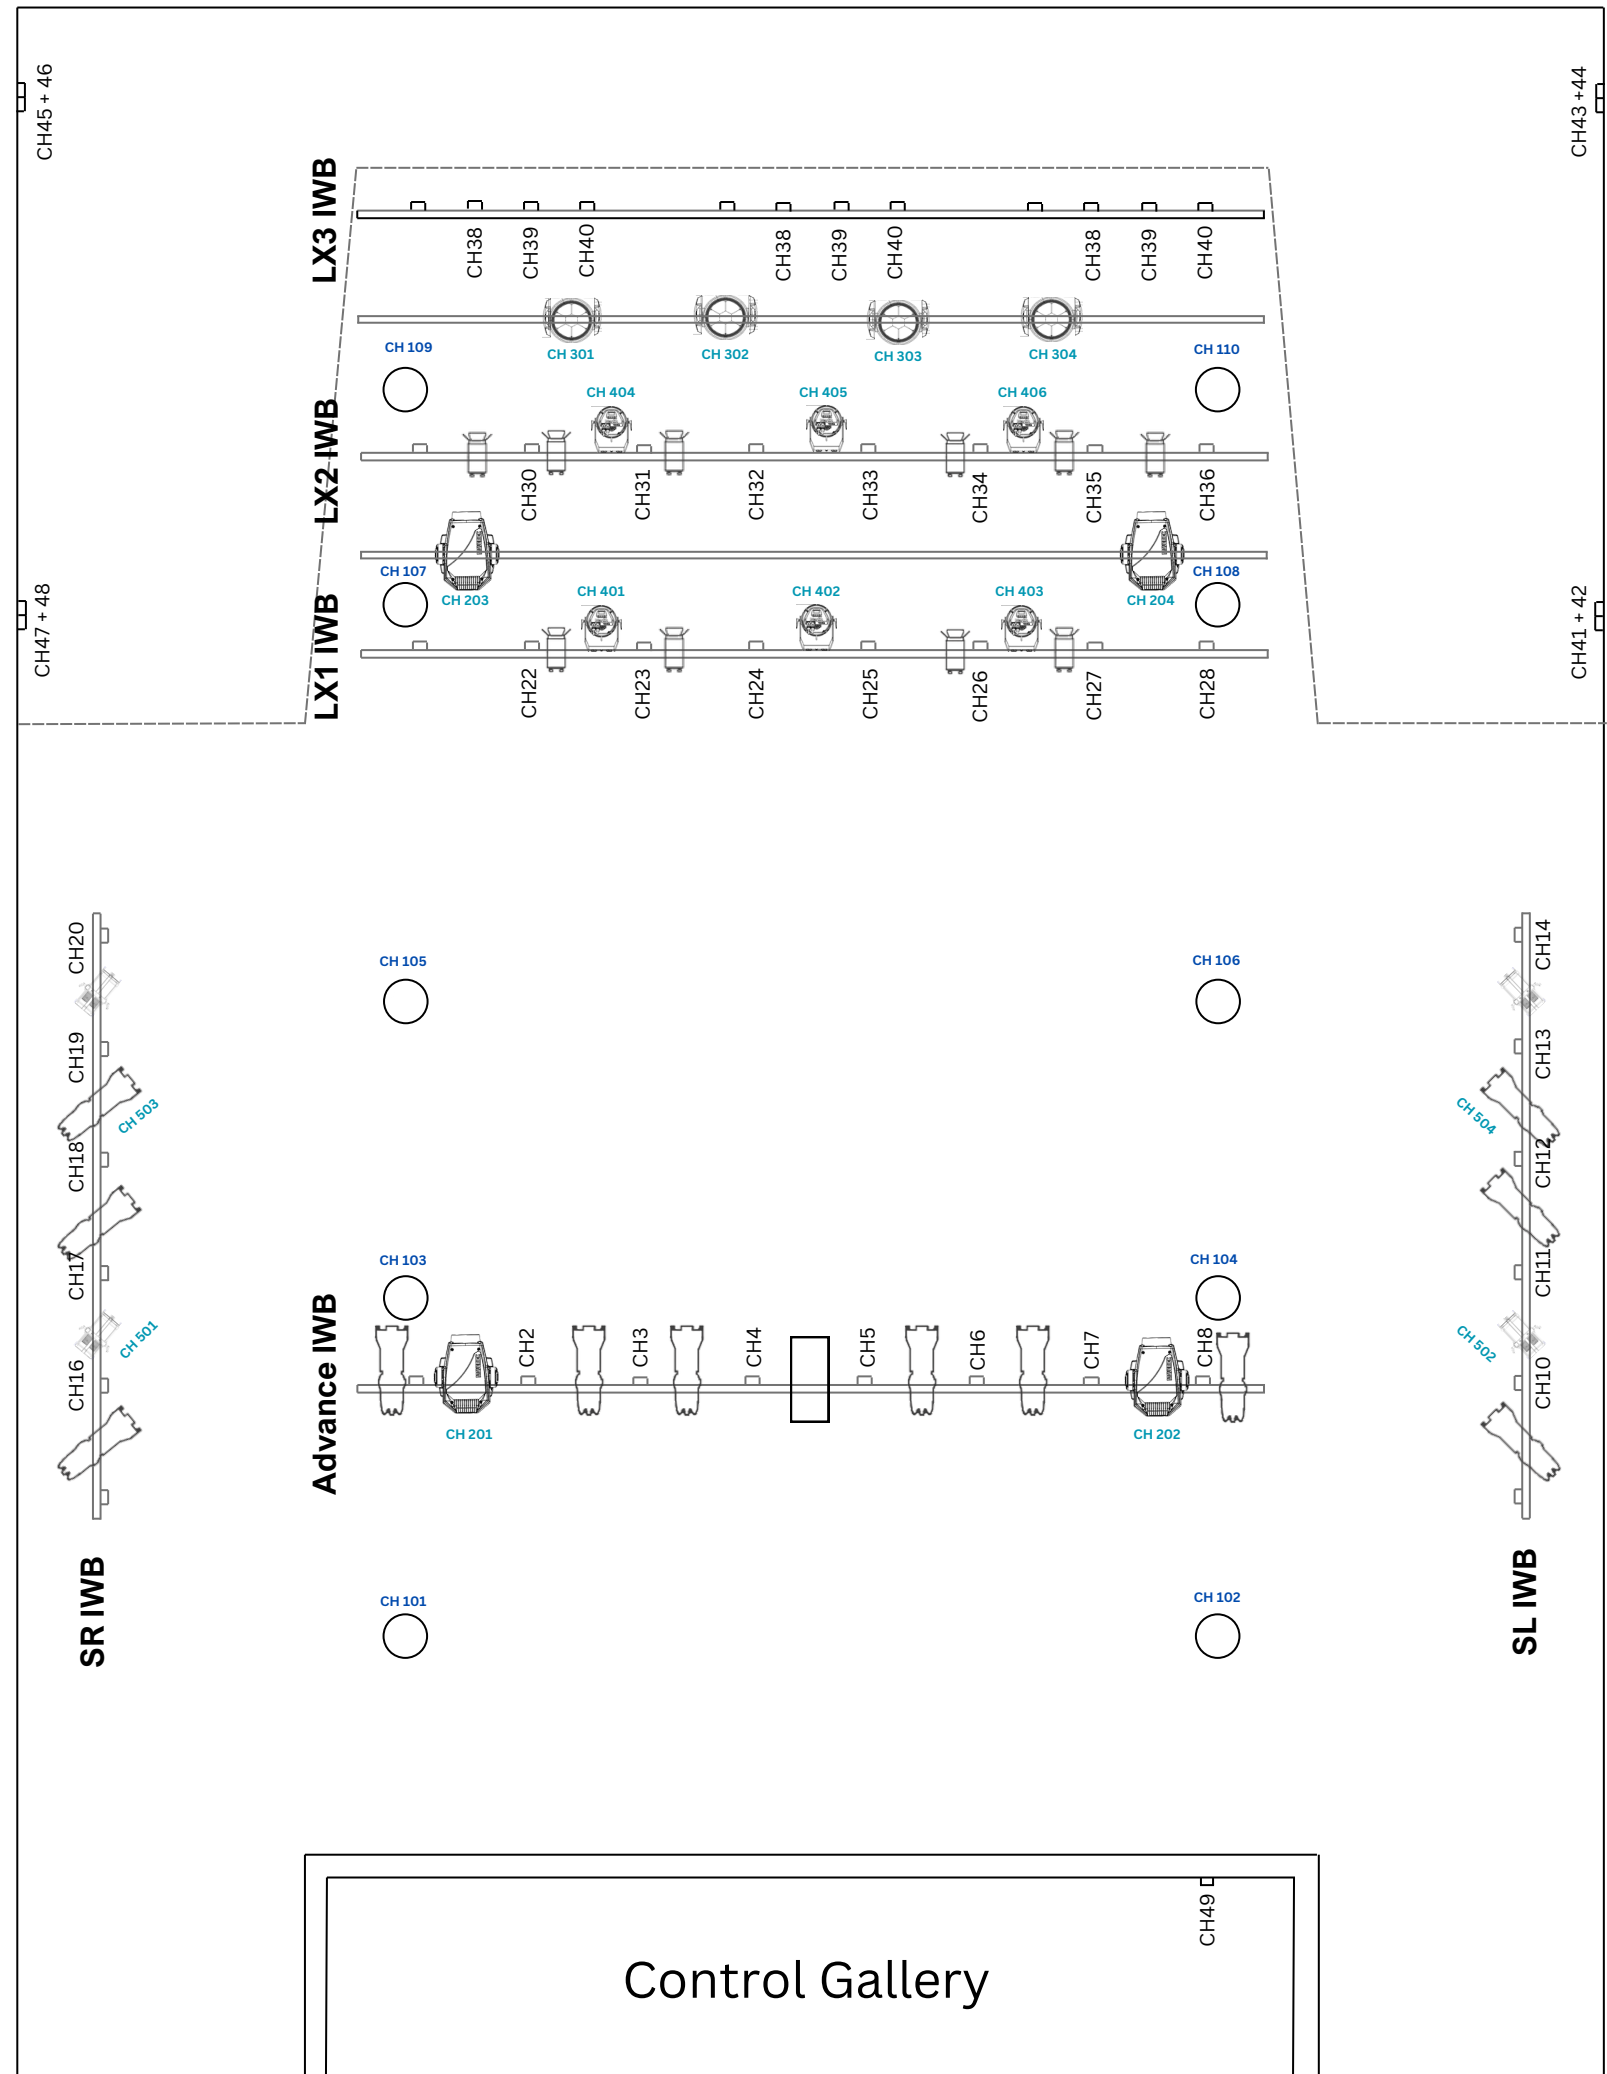

Auditorium LX Rig Plan

LX Control: ETC ION XE20

Dimmers: 2x ZERO88 Chilli 24-10i

Lighting Fixture Summary.

- 12x ETC Source 4 JR
- 16 Selecom Acclaim Fresnel
- 1x Strand Prelude 16/30*
- 4 Chauvet Maverick Force Spot S
- 4x Chauvet Ovation F-415FC
- 4x Martin ERA 150 Wash
- 6x Martin ELP Par

FIXTURE KEY

ETC Source 4 JR	
Chauvet Maverick Force S Spot	
Selecom Acclaim Fresnel inc Barndoor	
Chauvet Ovation F-415FC	
Martin Professional ERA 150 Wash	
Martin Professional ELP Par	
Cameo H1 FC - House Light	
Strand Prelude 16/30	

DMX Addressing

Channel	Universe	DMX Address	Fixture
1-49	1	2-49	Dimmer
101	10	100	Cameo H1 FC
102	10	124	Cameo H1 FC
103	10	148	Cameo H1 FC
104	10	172	Cameo H1 FC
105	10	196	Cameo H1 FC
106	10	220	Cameo H1 FC
107	10	244	Cameo H1 FC
108	10	268	Cameo H1 FC
109	10	292	Cameo H1 FC
110	10	316	Cameo H1 FC
201	2	200	Chauvet Maverick Force S Spot
202	2	230	Chauvet Maverick Force S Spot
203	2	260	Chauvet Maverick Force S Spot
204	2	290	Chauvet Maverick Force S Spot
301	2	320	Martin ERA 150 Wash
302	2	340	Martin ERA 150 Wash
303	2	360	Martin ERA 150 Wash
304	2	380	Martin ERA 150 Wash
401	2	400	Martin ELP Par
402	2	415	Martin ELP Par
403	2	430	Martin ELP Par
404	2	445	Martin ELP Par
405	2	460	Martin ELP Par
406	2	475	Martin ELP Par
501	2	100	Chauvet Ovation F-415 FC
502	2	120	Chauvet Ovation F-415 FC
503	2	140	Chauvet Ovation F-415 FC
504	2	160	Chauvet Ovation F-415 FC

Sound

Sound Desk

Allen & Heath SQ7
2x DX168 Stage Box's

FoH PA

4x HK Linear 5 MKII 15" Tops
2x HK Linear 5 MKII 18" Bass Bins

All FoH is permanently rigged in the air and not removable.

Monitors

2x Mackie SRM350s MKI (Active)
2x Tannoy VX12 (Passive)