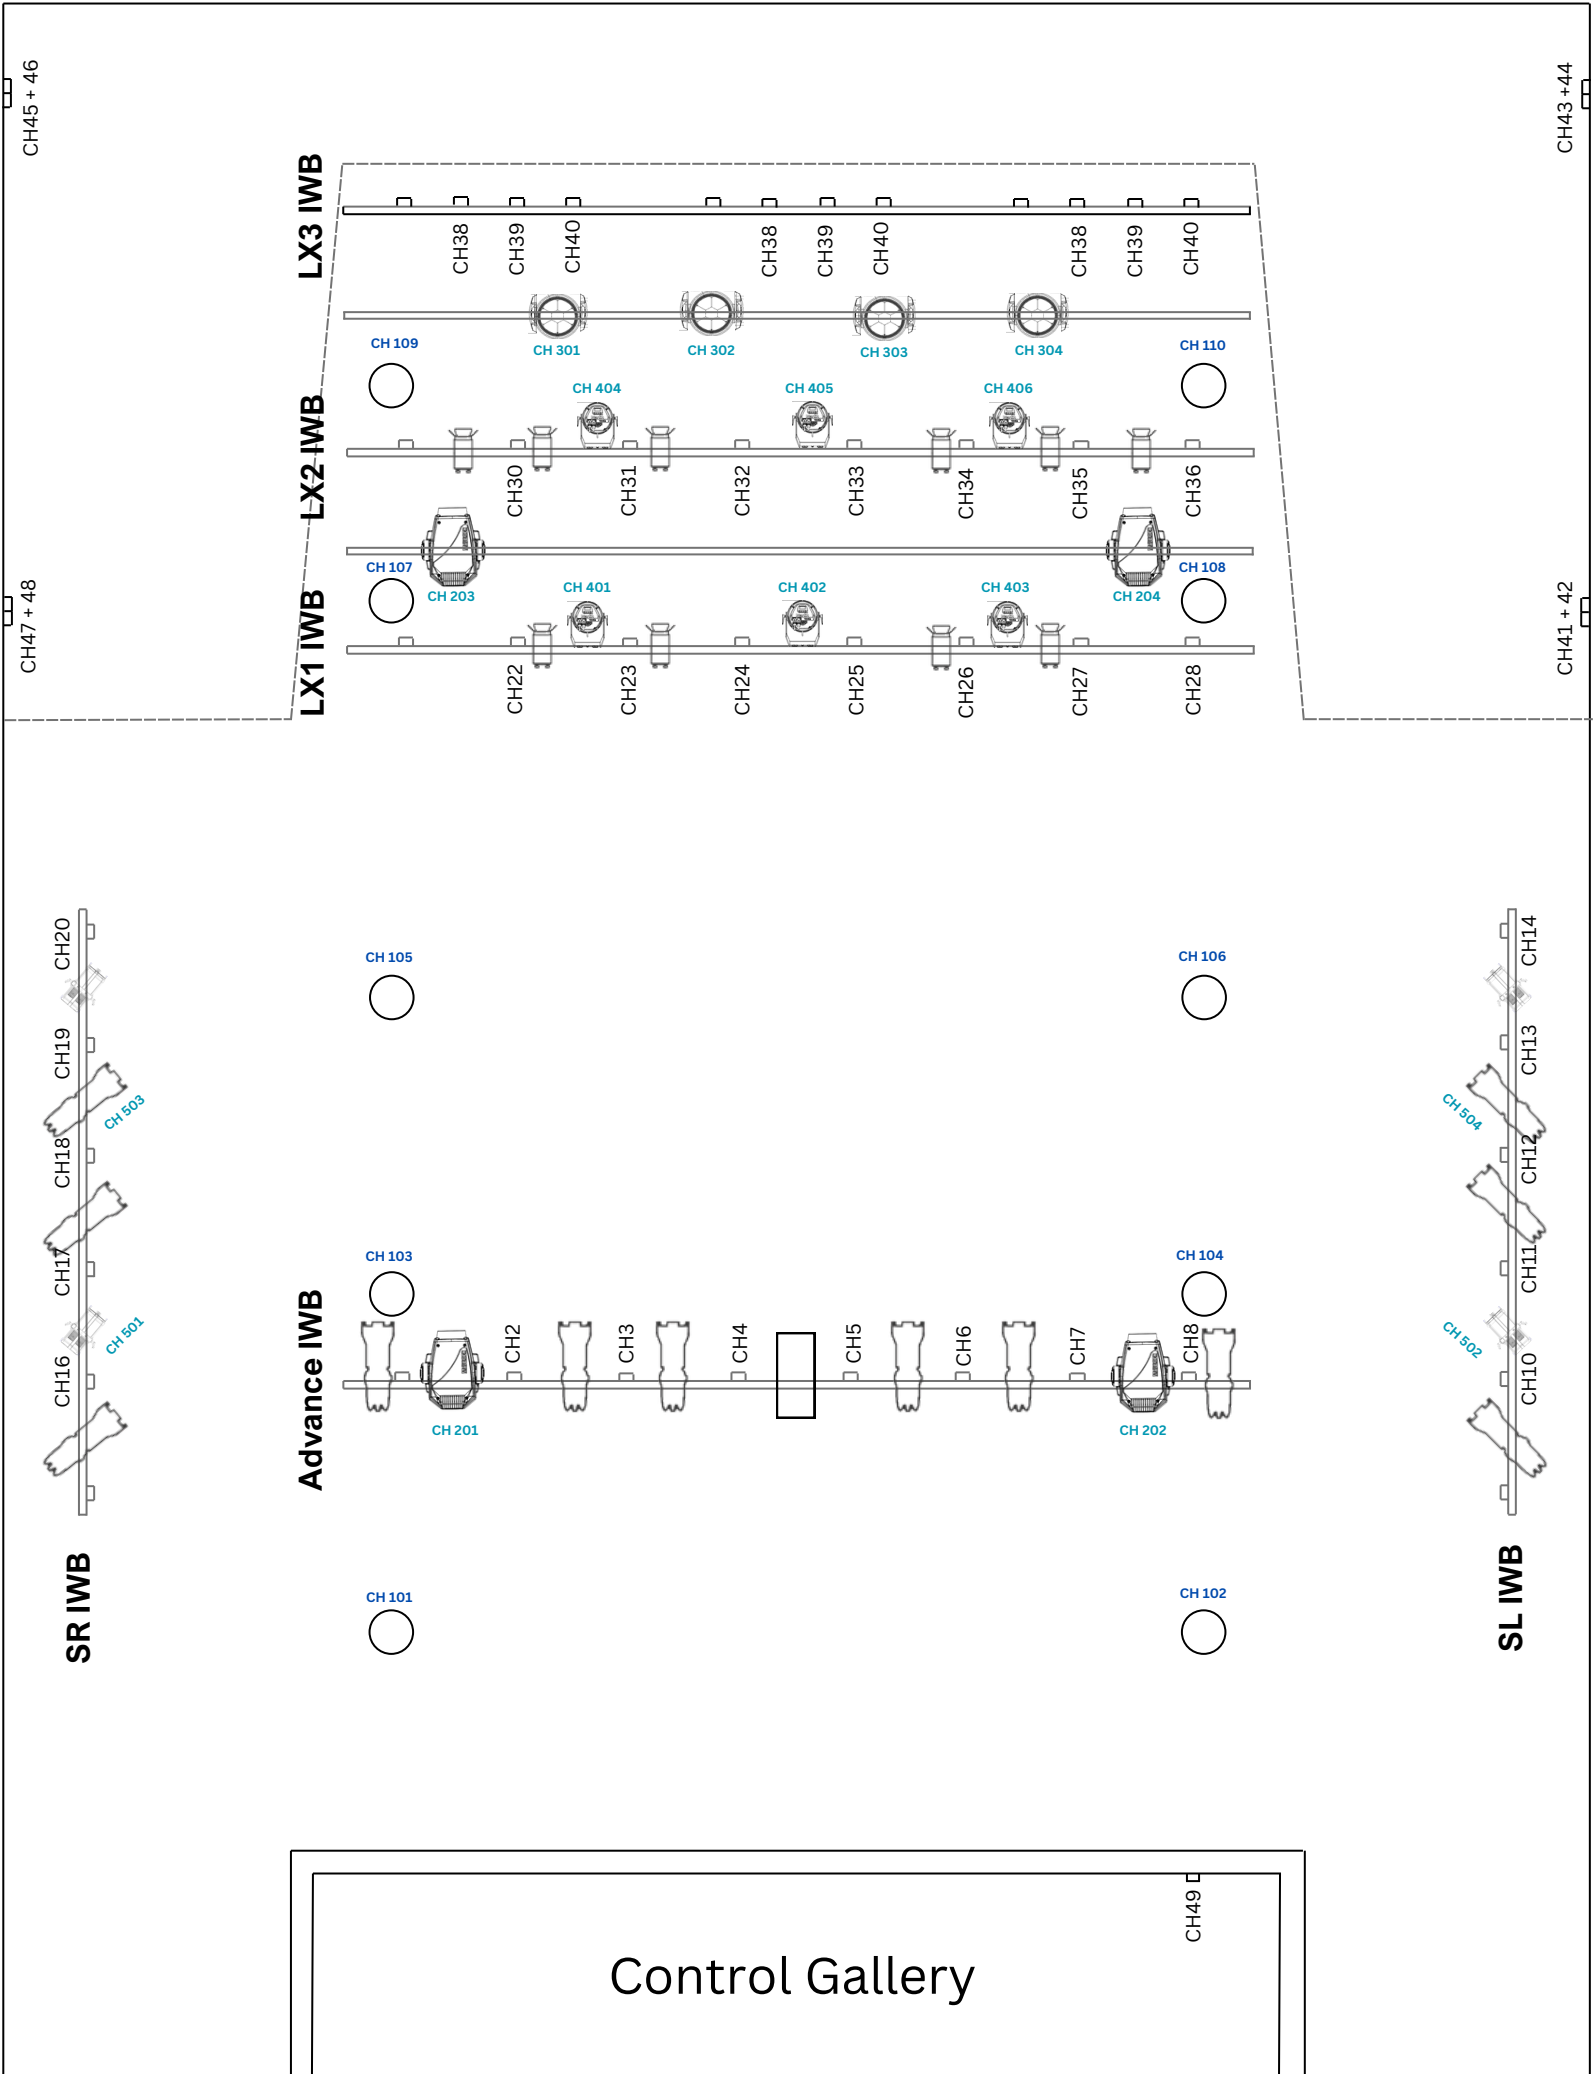

Auditorium LX Rig Plan

LX Control: ETC ION XE20

Dimmers: 2x ZERO88 Chilli 24-10i

Lighting Fixture Summary.

- 12x ETC Source 4 JR
- 16 Selecom Acclaim Fresnel
- 1x Strand Prelude 16/30*
- 4 Chauvet Maverick Force Spot S
- 4x Chauvet Ovation F-415FC
- 4x Martin ERA 150 Wash
- 6x Martin ELP Par

FIXTURE KEY

ETC Source 4 JR	
Chauvet Maverick Force S Spot	
Selecom Acclaim Fresnel inc Barndoor	
Chauvet Ovation F-415FC	
Martin Professional ERA 150 Wash	
Martin Professional ELP Par	
Cameo H1 FC - House Light	
Strand Prelude 16/30	

DMX Addressing

Channel	Universe	DMX Address	Fixture
1-49	1	2-49	Dimmer
101	10	100	Cameo H1 FC
102	10	124	Cameo H1 FC
103	10	148	Cameo H1 FC
104	10	172	Cameo H1 FC
105	10	196	Cameo H1 FC
106	10	220	Cameo H1 FC
107	10	244	Cameo H1 FC
108	10	268	Cameo H1 FC
109	10	292	Cameo H1 FC
110	10	316	Cameo H1 FC
201	2	200	Chauvet Maverick Force S Spot
202	2	230	Chauvet Maverick Force S Spot
203	2	260	Chauvet Maverick Force S Spot
204	2	290	Chauvet Maverick Force S Spot
301	2	320	Martin ERA 150 Wash
302	2	340	Martin ERA 150 Wash
303	2	360	Martin ERA 150 Wash
304	2	380	Martin ERA 150 Wash
401	2	400	Martin ELP Par
402	2	415	Martin ELP Par
403	2	430	Martin ELP Par
404	2	445	Martin ELP Par
405	2	460	Martin ELP Par
406	2	475	Martin ELP Par
501	2	100	Chauvet Ovation F-415 FC
502	2	120	Chauvet Ovation F-415 FC
503	2	140	Chauvet Ovation F-415 FC
504	2	160	Chauvet Ovation F-415 FC

Sound

Sound Desk

Allen & Heath SQ7
2x DX168 Stage Box's

FoH PA

4x HK Linear 5 MKII 15" Tops
2x HK Linear 5 MKII 18" Bass Bins

All FoH is permanently rigged in the air and not removable.

Monitors

2x Mackie SRM350s MKI (Active)
2x Tannoy VX12 (Passive)